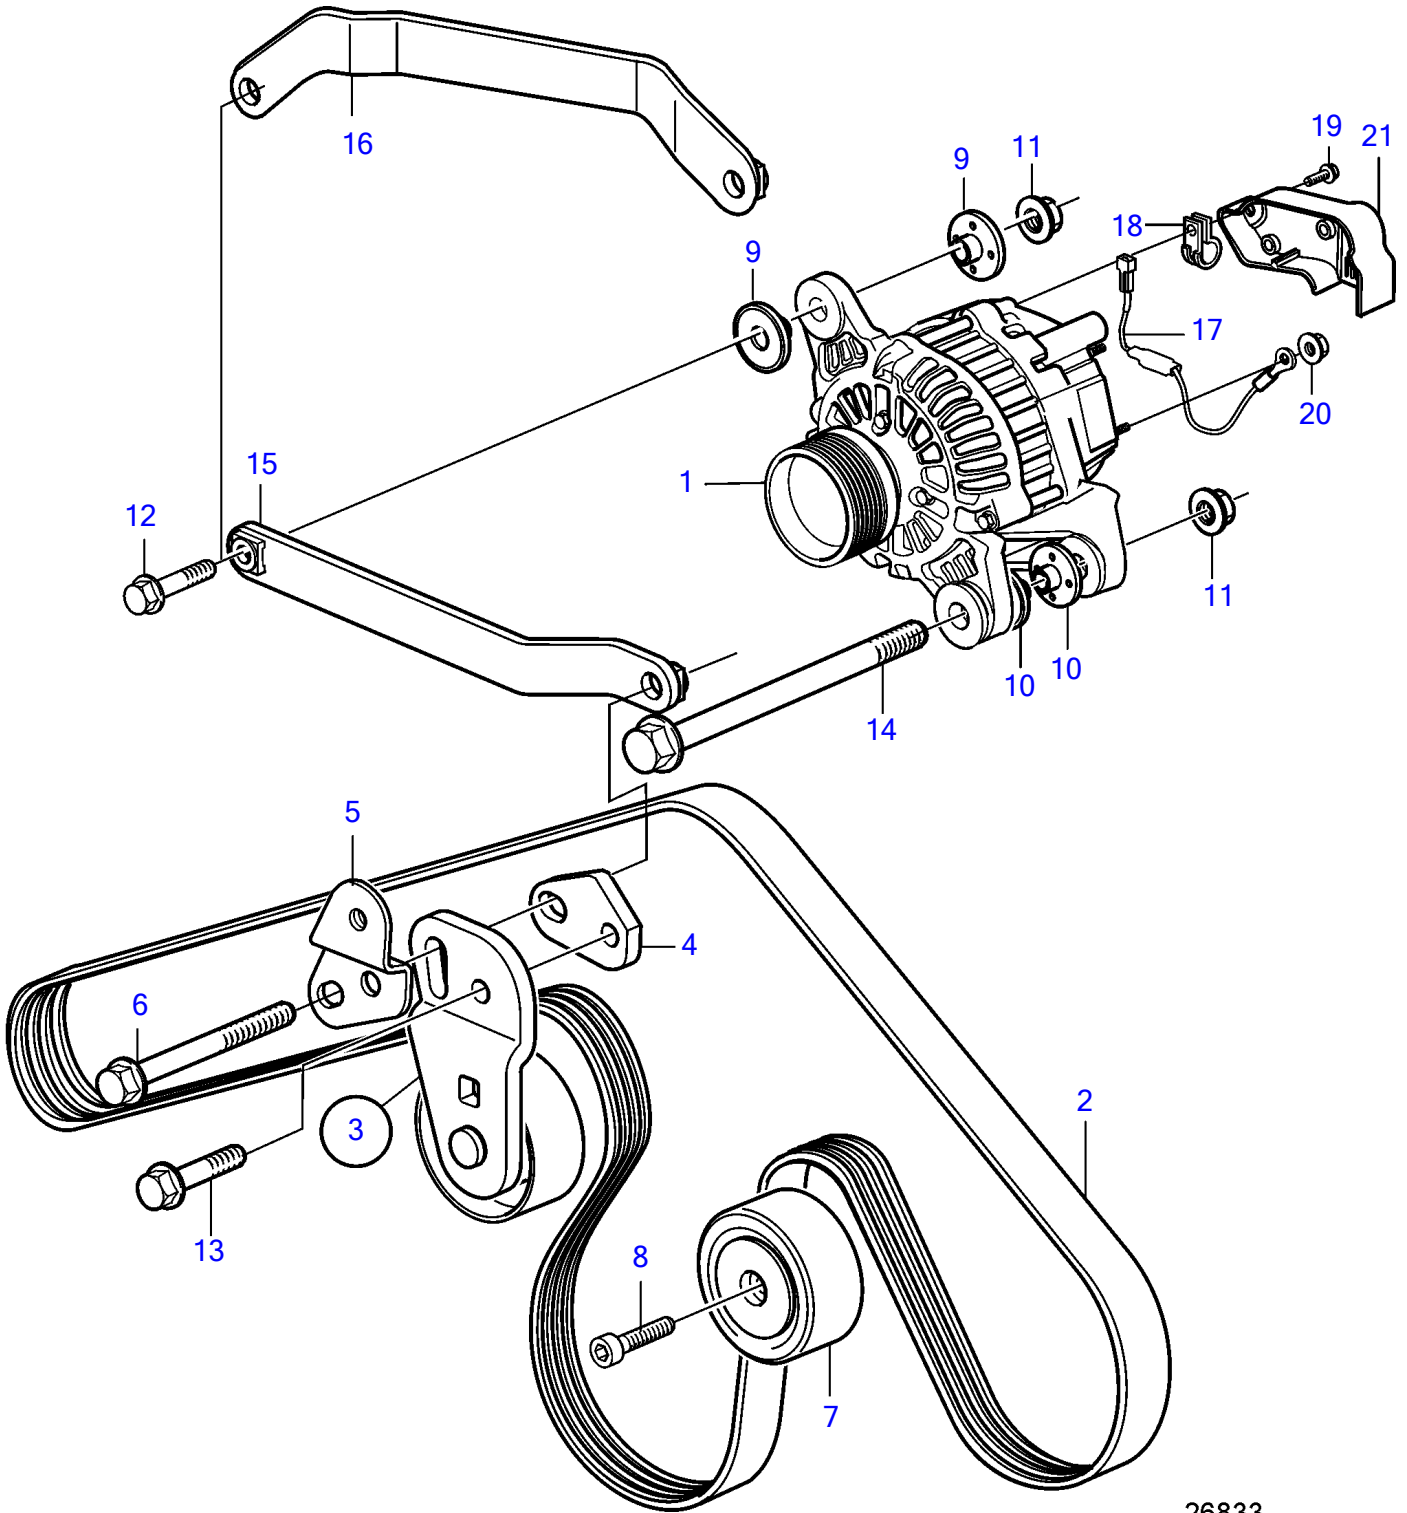

D4-180I-B, D4-180I-C, D4-180I-D, D4-180I-E, D4-210A-A, D4-210I-A, D4-210I-B, D4-225I-B, D4-225A-C, D4-225A-D, D4-225I-C, D4-225I-D, D4-260A-A, D4-260D-B, D4-260D-C, D4-260D-D, D4-260I-A, D4-260I-B, D4-260I-C, D4-260I-D, D4-300D-A, D4-300D-C, D4-300I-A, D4-300I-C, D4-300I-D, D4-225A-E, D4-225I-E, D4-260D-E, D4-260I-E, D4-300D-E, D4-300D-D, D4-300I-E

26833

D4-180I-B, D4-180I-C, D4-180I-D, D4-180I-E, D4-210A-A, D4-210I-A, D4-210I-B, D4-225I-B, D4-225A-C, D4-225A-D, D4-225I-C, D4-225I-D, D4-260A-A, D4-260D-B, D4-260D-C, D4-260D-D, D4-260I-A, D4-260I-B, D4-260I-C, D4-260I-D, D4-300D-A, D4-300D-C, D4-300I-A, D4-300I-C, D4-300I-D, D4-225A-E, D4-225I-E, D4-260D-E, D4-260I-E, D4-300D-E, D4-300D-D, D4-300I-E

REF	PART NO.	QTY	DESCRIPTION	NOTES
1	3803911	1	Alternator, exch	14V, 115A
	3803912	1	Alternator, exch	28V, 80A
2	3583729	1	Belt, generator	Standard
	991587	1	V-ribbed belt, generator	SOLAS
	3582696	1	V-ribbed belt, power steering pump	Standard
	991591	1	V-ribbed belt, power steering pump	SOLAS
3	21344508	1	Belt tensioner	
4		1	• Spacer disc	
5		1	• Bracket	
6	965190	1	• Flange screw	
7	3847482	1	Idler pulley	
8	959224	1	Hex. socket screw	
9	3589369	2	Insulating bushing	D=8mm
10	21308514	2	Insulating bushing	D=12mm
11	971096	2	Flange nut	
12	946470	1	Flange screw	
13	965186	1	Flange screw	
14	993179	1	Flange screw	
15	3584076	1	Bracket	
16	3588184	1	Bracket	For compressor
17	881679	1	Resistor	12V
	21694528	1	Resistor	24V
18	952627	1	Clamp	
19	948663	1	Flange screw	
20	983712	1	Hexagon nut	
21	21217571	1	Housing	